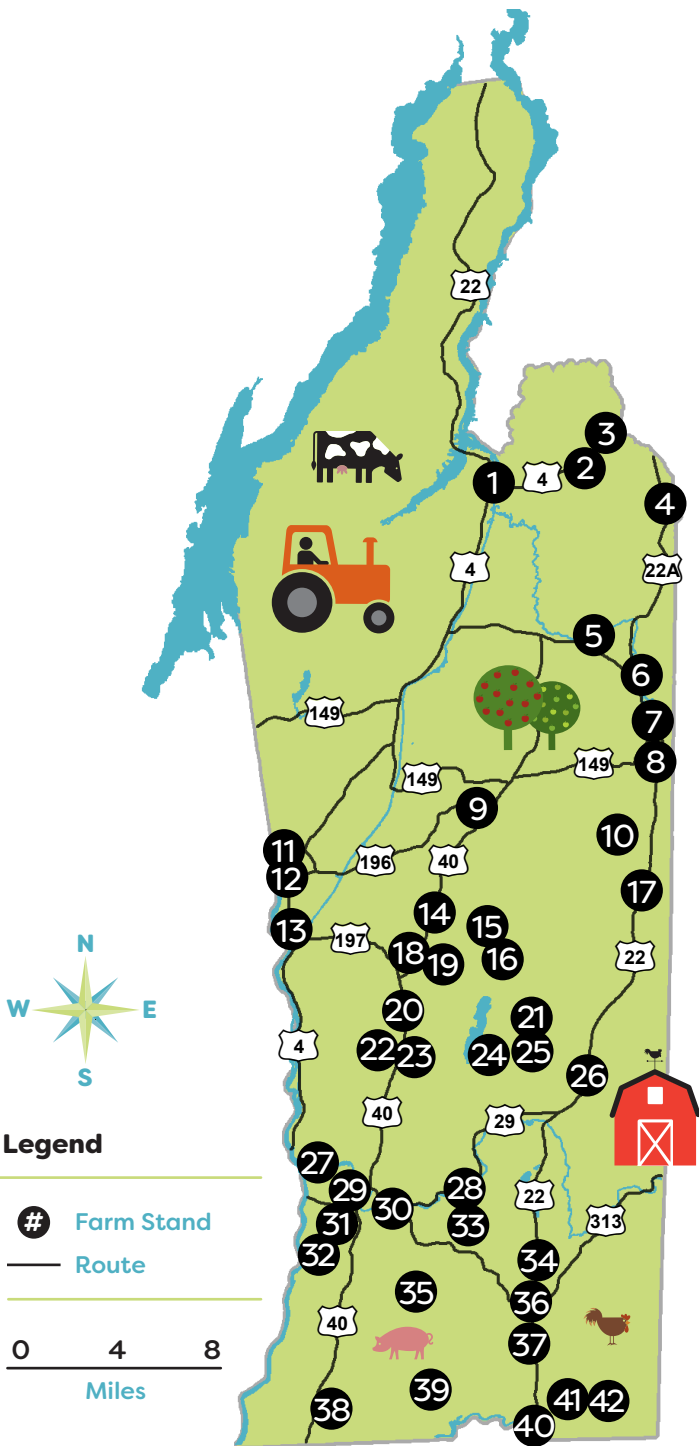

See, taste, and explore the country side and more farm food sites.

www.washingtoncounty.fun