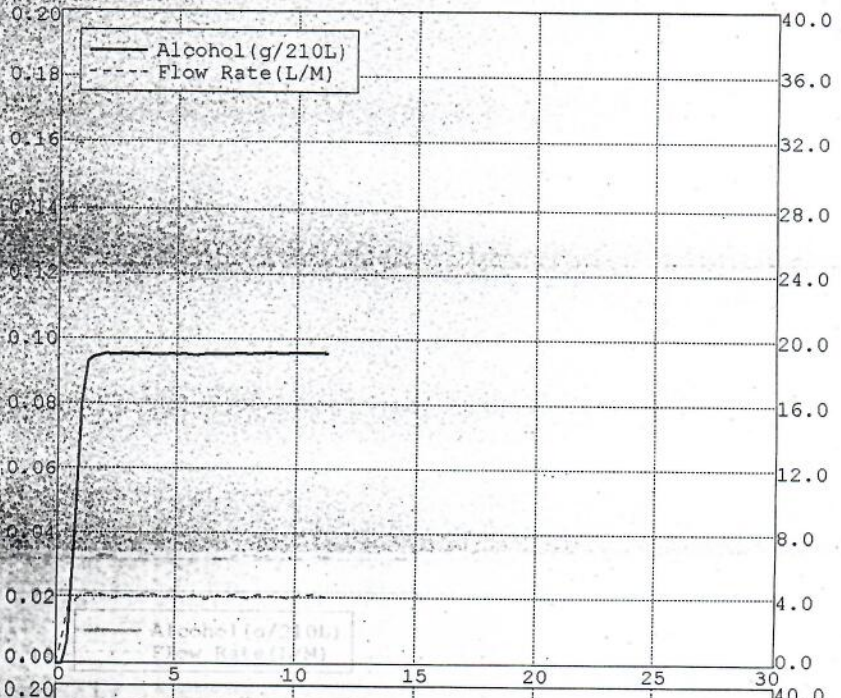

SUPERVISOR TEST

CAMBRIDGE VILLAGE
POLICE DEPT
DATAMASTER dmt: 126706

Date: 01/27/2020

OPERATOR NAME:
ROBERT M DANKO
Permit #: 39105
Operator Agency/Dept: CAMBRIDGE VILL. PD
Reference Standard #: 19250

Nominal = 0.10 g/210L

BLANK TEST	0.00	07:05	
INTERNAL STANDARD	VERIFIED	07:05	
REFERENCE STANDARD TEMP	34.00c		
REFERENCE STANDARD	0.09	07:06	
BLANK TEST	0.00	07:06	
REFERENCE STANDARD TEMP	34.00c		
REFERENCE STANDARD	0.09	07:07	
BLANK TEST	0.00	07:08	
REFERENCE STANDARD TEMP	34.00c		
REFERENCE STANDARD	0.09	07:08	
BLANK TEST	dmt: 126706	0.00	07:09

Date: 01/27/2020

OPERATOR NAME:
ROBERT M DANKO
Permit #: 39105
Operator Agency/Dept: CAMBRIDGE VILL. PD
Reference Standard #: 19250

Nominal = 0.10 g/210L

BLANK TEST	0.00	07:05
INTERNAL STANDARD	VERIFIED	07:05
REFERENCE STANDARD TEMP	34.00c	
REFERENCE STANDARD	0.09	07:06
BLANK TEST	0.00	07:06
REFERENCE STANDARD TEMP	34.00c	
REFERENCE STANDARD	0.09	07:07
BLANK TEST	0.00	07:08
REFERENCE STANDARD TEMP	34.00c	
REFERENCE STANDARD	0.09	07:08
BLANK TEST	0.00	07:09