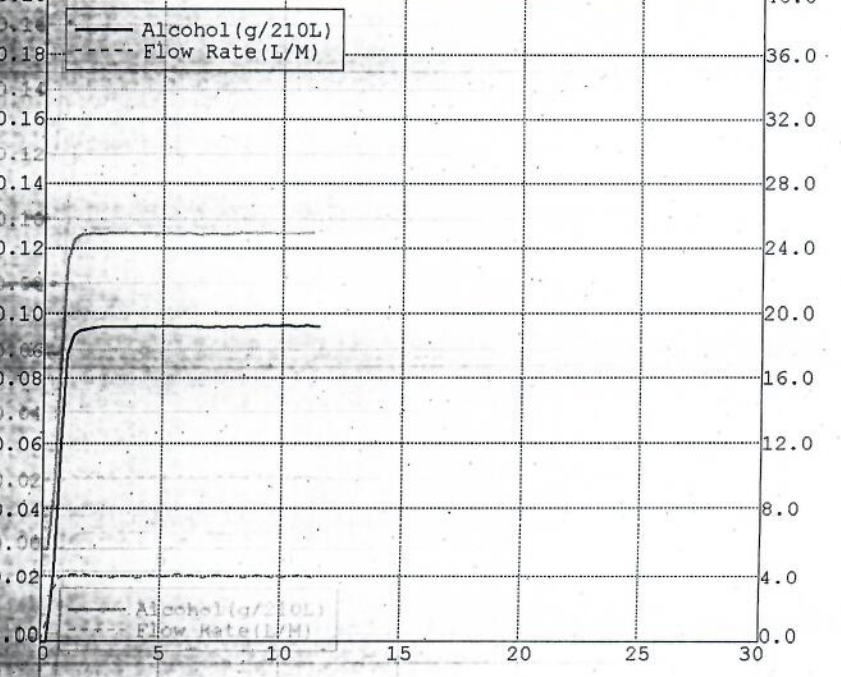

SUPERVISOR TEST

CAMBRIDGE VILLAGE
POLICE DEPT
DATAMASTER dmt: 126706

Date: 01/27/2020

OPERATOR NAME:
ROBERT M DANKO
Permit #: 39105
Operator Agency/Dept: CAMBRIDGE VILL. PD
Reference Standard #: 19250

Nominal = 0.10 g/210L

BLANK TEST	0.00	07:05	
INTERNAL STANDARD	VERIFIED	07:05	
REFERENCE STANDARD TEMP	34.00c		
REFERENCE STANDARD	0.09	07:06	
BLANK TEST	0.00	07:06	
REFERENCE STANDARD TEMP	34.00c		
REFERENCE STANDARD	0.09	07:07	
BLANK TEST	0.00	07:08	
REFERENCE STANDARD TEMP	34.00c		
REFERENCE STANDARD	0.09	07:08	
BLANK TEST	dmt: 126706	0.00	07:09

Date: 01/27/2020

OPERATOR NAME:
ROBERT M DANKO
Permit #: 39105
Operator Agency/Dept: CAMBRIDGE VILL. PD
Reference Standard #: 19250

Nominal = 0.10 g/210L

BLANK TEST	0.00	07:05
INTERNAL STANDARD	VERIFIED	07:05
REFERENCE STANDARD TEMP	34.00c	
REFERENCE STANDARD	0.09	07:06
BLANK TEST	0.00	07:06
REFERENCE STANDARD TEMP	34.00c	
REFERENCE STANDARD	0.09	07:07
BLANK TEST	0.00	07:08
REFERENCE STANDARD TEMP	34.00c	
REFERENCE STANDARD	0.09	07:08
BLANK TEST	0.00	07:09