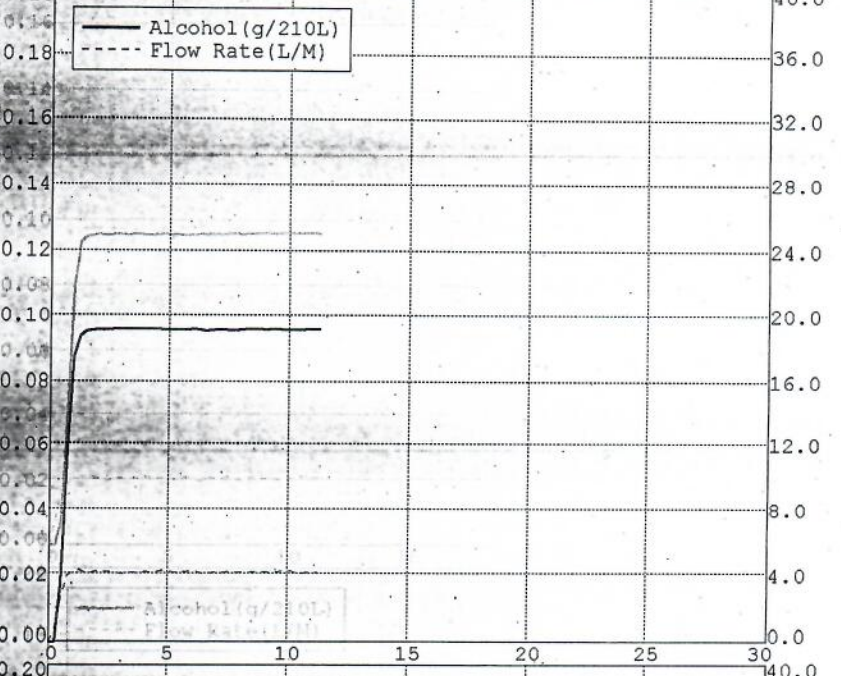

SUPERVISOR TEST

CAMBRIDGE VILLAGE
POLICE DEPT
DATAMASTER dmt: 126706

Date: 01/27/2020

OPERATOR NAME:
ROBERT M DANKO
Permit #: 39105
Operator Agency/Dept: CAMBRIDGE VILL. PD
Reference Standard #: 19250

Nominal = 0.10 g/210L

BLANK TEST	0.00	07:05	
INTERNAL STANDARD	VERIFIED	07:05	
REFERENCE STANDARD TEMP	34.00c		
REFERENCE STANDARD	0.09	07:06	
BLANK TEST	0.00	07:06	
REFERENCE STANDARD TEMP	34.00c		
REFERENCE STANDARD	0.09	07:07	
BLANK TEST	0.00	07:08	
REFERENCE STANDARD TEMP	34.00c		
REFERENCE STANDARD	0.09	07:08	
BLANK TEST	dmt: 126706	0.00	07:09

Date: 01/27/2020

OPERATOR NAME:
ROBERT M DANKO
Permit #: 39105
Operator Agency/Dept: CAMBRIDGE VILL. PD
Reference Standard #: 19250

Nominal = 0.10 g/210L

BLANK TEST	0.00	07:05
INTERNAL STANDARD	VERIFIED	07:05
REFERENCE STANDARD TEMP	34.00c	
REFERENCE STANDARD	0.09	07:06
BLANK TEST	0.00	07:06
REFERENCE STANDARD TEMP	34.00c	
REFERENCE STANDARD	0.09	07:07
BLANK TEST	0.00	07:08
REFERENCE STANDARD TEMP	34.00c	
REFERENCE STANDARD	0.09	07:08
BLANK TEST	0.00	07:09